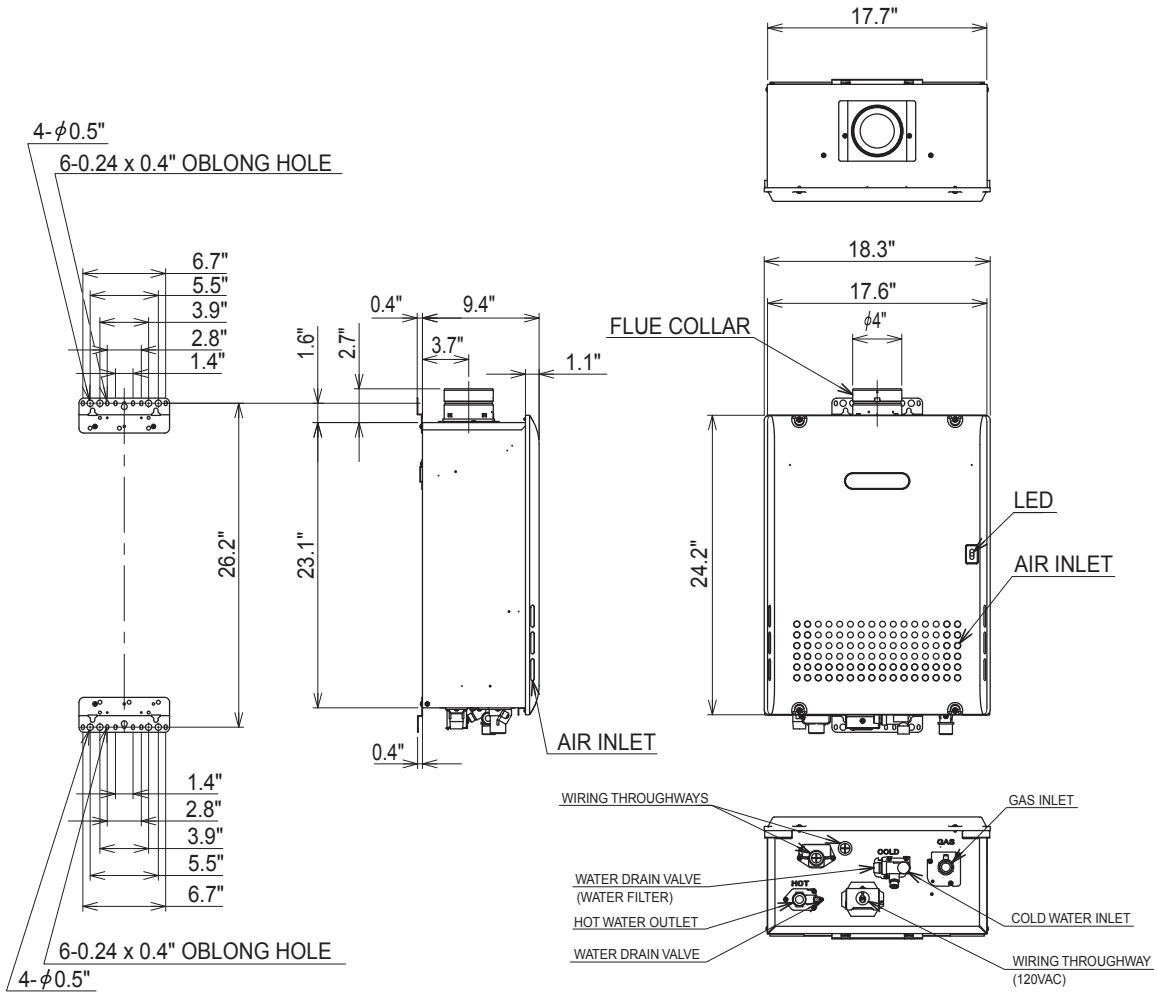

Dimensions

NR111-SV

HEIGHT OF EACH FITTINGS FROM BOTTOM OF CASE

	NR111-SV
HOT WATER OUTLET	1.7"
COLD WATER INLET	2.2"
GAS INLET	2.2"